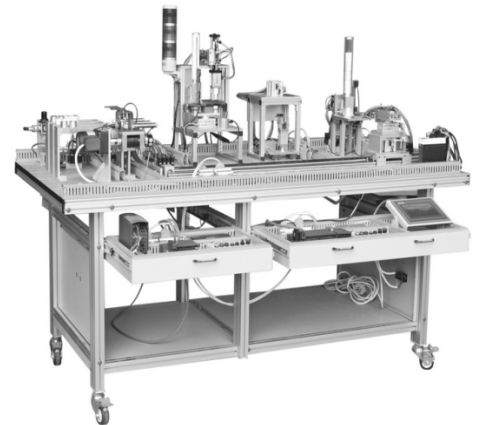

INDUSTRIAL AUTOMATION